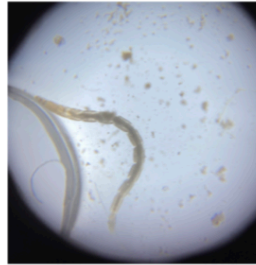

South Bay Aquatic Invertebrates

Merav Vonshak

Rat-tail Maggot
Eristalini

Crane Fly
Tipuloidea

Water-Flea
Daphnia sp.

Cyclops
Copepoda

Non-biting Midge
Chironomidae

Biting Midge
Ceratopogonidae

Ostracod
Ostracoda

Clam Shrimp
Diplostraca

Soldier Fly
Stratiomyidae

Meniscus Midge
Dixa sp.

Amphipod
Corophiidae

Amphipod
Crangonyx sp.

Mosquito
Culicidae

Black Fly
Simuliidae