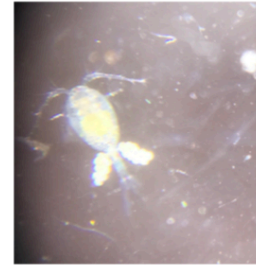

South Bay Aquatic Invertebrates

Merav Vonshak

Rat-tail Maggot
Eristalini

Crane Fly
Tipuloidea

Water-Flea
Daphnia sp.

Cyclops
Copepoda

Non-biting Midge
Chironomidae

Biting Midge
Ceratopogonidae

Ostracod
Ostracoda

Clam Shrimp
Diplostraca

Soldier Fly
Stratiomyidae

Meniscus Midge
Dixa sp.

Amphipod
Corophiidae

Amphipod
Crangonyx sp.

Mosquito
Culicidae

Black Fly
Simuliidae

Isopod
Sphaeromatidae

Water Mite
Hydrachnidia

Cardinal Meadowhawk
Sympetrum illotum

*Asian Clam
Corbicula fluminea

*New Zealand Mudsnail
Potamopyrgus antipodarum

Prong-gilled Mayfly
Leptophlebiidae

Common Stonefly
Peridae