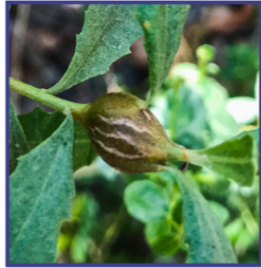

4.

Rose

Spiny Leaf Gall Wasp
Diplolepis polita

Rose Blister Gall Wasp
Diplolepis rosaefolia

Coyote Brush

CB Bud Gall Midge
Rhopalomyia californica

Coyote Brush Stem Gall Moth
Gnorimoschema baccharisella

Coyote Brush Rust
Puccinia evadens