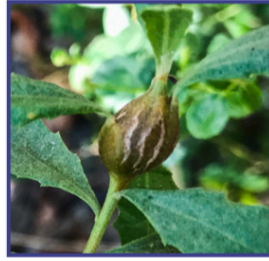

4.

Rose

Spiny Leaf Gall Wasp
Diplolepis polita

Gall Wasp
Diplolepis rosaeifolii

Coyote Brush

CB Bud Gall Midge
Rhopalomyia californica

Coyote Brush Stem Gall Moth
Gnorimoschema baccharisella

Coyote Brush Rust
Puccinia evadens