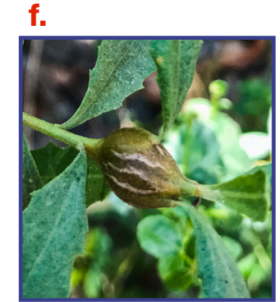

# Bay Area Spring Galls

Merav Vonshak

Live Oak Apple Gall Wasp, spring generation  
*Callirhytis quercuspomiformis*

Live Oak Apple Gall Wasp (*Callirhytis quercuspomiformis*)  
Spring Bisexual Gall (L); Summer Unisexual Gall (R)

Mottled Acorn Gall Wasp  
*Callirhytis carmelensis*

Sausage Flower Gall Wasp  
*Callirhytis congregata*

Live Oak Petiole Gall Wasp  
*Callirhytis flora*

Ball Gall Wasp  
*Callirhytis perfoveata*

Live Oak Bud Gall Wasp  
*C. quercusagrifoliae*

Pumpkin Gall Wasp  
*Dryocosmus minusculus*

Coyote Brush  
*Rhopalomyia californica*

Coyote Brush Stem Gall Moth  
*Gnorimoschema baccharisella*

Kernel Flower Gall Wasp (*Callirhytis serricornis*)  
Spring Bisexual Gall (L); Summer Unisexual Gall (R)