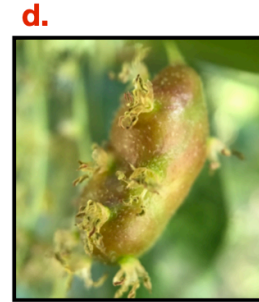

Sausage Flower Gall Wasp
Callirhytis congregata