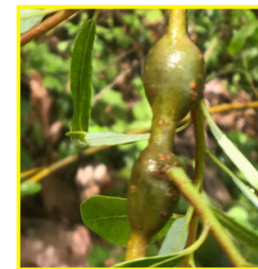

Poison Oak

Willow