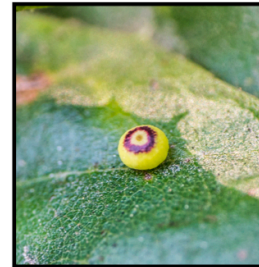

# Bay Area Spring Galls

Merav Vonshak

Live Oak Apple Gall Wasp, spring generation  
*Callirhytis quercuspomiformis*

Live Oak Apple Gall Wasp (*Callirhytis quercuspomiformis*)  
Spring Bisexual Gall (L); Summer Unisexual Gall (R)

Mottled Acorn Gall Wasp  
*Callirhytis carmelensis*

Sausage Flower Gall Wasp  
*Callirhytis congregata*

Live Oak Petiole Gall Wasp  
*Callirhytis flora*

Ball Gall Wasp  
*Callirhytis perfoveata*

Live Oak Bud Gall Wasp  
*C. quercusagrifoliae*