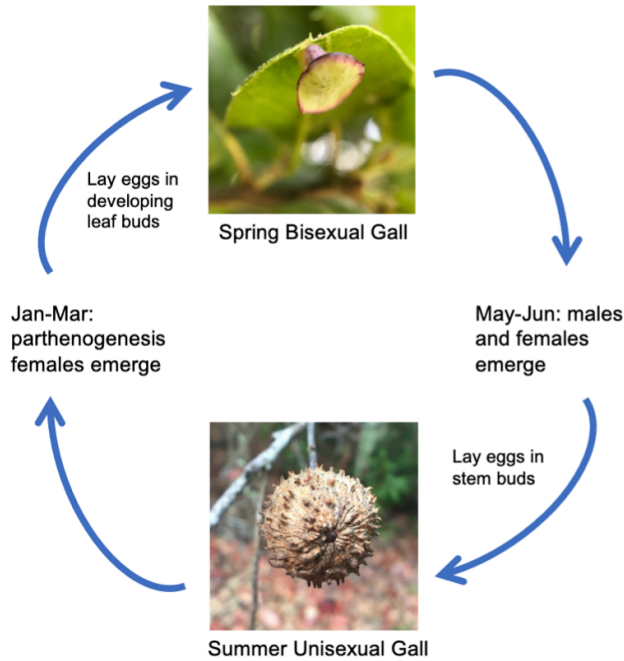

4.

Rose

Spiny Leaf Gall Wasp  
*Diplolepis polita*

Rose Gall Wasp  
*Diplolepis rosaefolii*

Gooseberry

Gall Midge  
*Ribesia* sp.

Ferns

Fern Leaf Curl Fungus  
*Taphrina californica*

Cottonwood

Poplar Petiole Gall Aphid  
*Pemphigus populitransversus*

Gall Midge or Aphid??

CA Sagebrush

Sagebrush Woolly Stem  
Gall Midge  
*Rhopalomyia floccosa*

California Sagebrush Gall Mite  
*Aceria paracalifornica*

5.

Live Oak Apple Gall Wasp (*Callirhytis quercuspomiformis*)

\* key: host plant in Green; type of organism: Black - gall wasps, Yellow - sawflies, Green - gall midge, Blue - moth, Light blue - aphids, Red - mites, Orange - rusts.

# Bay Area Spring Galls

Merav Vonshak

Live Oak Apple Gall Wasp, spring generation  
*Callirhytis quercuspomiformis*

Live Oak Apple Gall Wasp (*Callirhytis quercuspomiformis*)  
Spring Bisexual Gall (L); Summer Unisexual Gall (R)