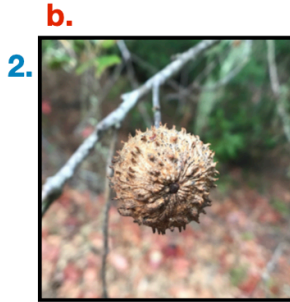

# Bay Area Spring Galls

Merav Vonshak

Live Oak Apple Gall Wasp, spring generation  
*Callirhytis quercuspomiformis*

Live Oak Apple Gall Wasp (*Callirhytis quercuspomiformis*)  
Spring Bisexual Gall (L); Summer Unisexual Gall (R)