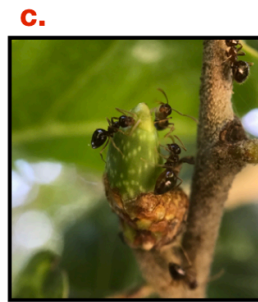

# Bay Area Spring Galls

Merav Vonshak

Live Oak Apple Gall Wasp, spring generation  
*Callirhytis quercuspomiformis*

Live Oak Apple Gall Wasp (*Callirhytis quercuspomiformis*)  
Spring Bisexual Gall (L); Summer Unisexual Gall (R)