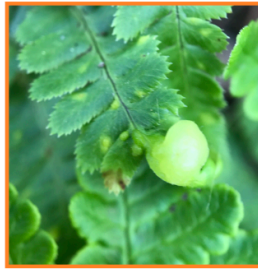

4.

Rose

Spiny Leaf Gall Wasp  
*Diplolepis polita*

Rose Gall Wasp  
*Diplolepis rosaefolii*

Gooseberry

Gall Midge  
*Ribesia* sp.

Ferns

Fern Leaf Curl Fungus  
*Taphrina californica*